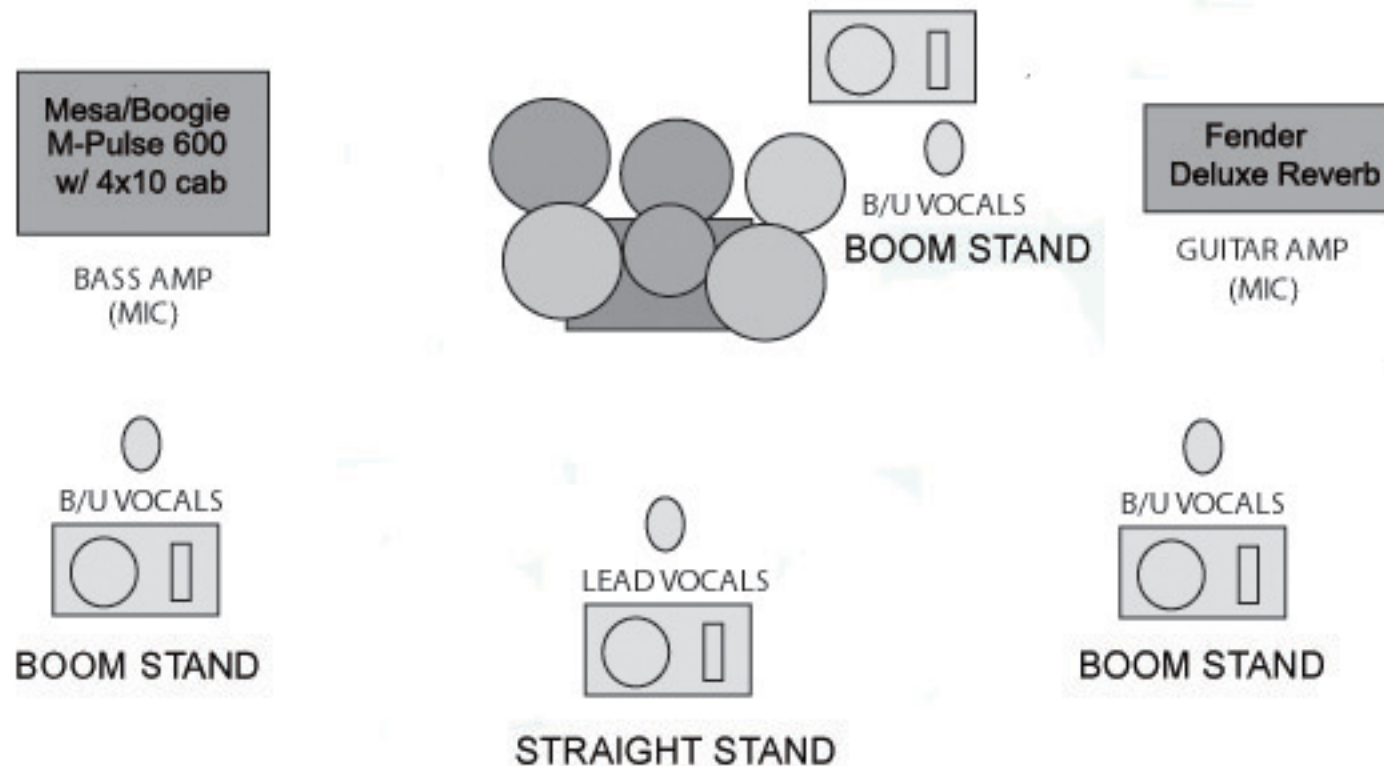

Quarter Mile Combo

Stage Plot

VOCALS:
BACKUP VOCALS: SHURE 58
LEAD VOCALS: SHURE 58

INSTRUMENTS:
GUITAR AMP STAGE LEFT - SHURE 57 etc
DRUMS (CENTER)
BASS AMP STAGE RIGHT - SHURE 57 etc.

DRUMS:
KICK
FLOOR TOM
RACK TOM
SNARE
HIGH HAT
CRASH CYMBAL
RIDE CYMBAL

MONITORS:
3 MIXES
1. DRUM
2. VOCALS - BOTH SIDES OF STAGE
3. LEAD VOCALS - CENTER STAGE

Bottled water and towels are always appreciated!